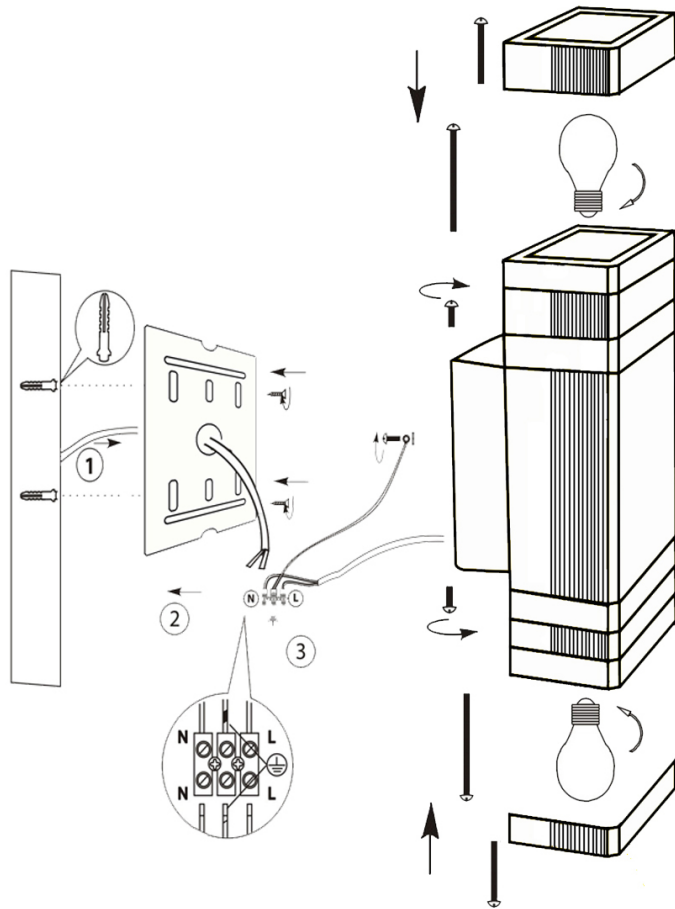

Instruction

O578WL-02B

2 x E27 (60W)

Model: O578WL-02B
Collection: Outdoor
Series: Unter den Linden

Wall Lamps