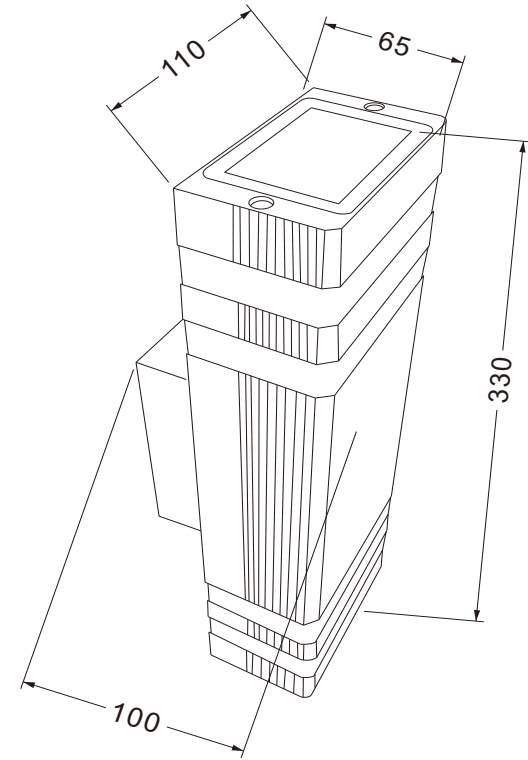

Instruction

O578WL-02B

2 x E27 (60W)

Model: O578WL-02B
Collection: Outdoor
Series: Unter den Linden

Wall Lamps