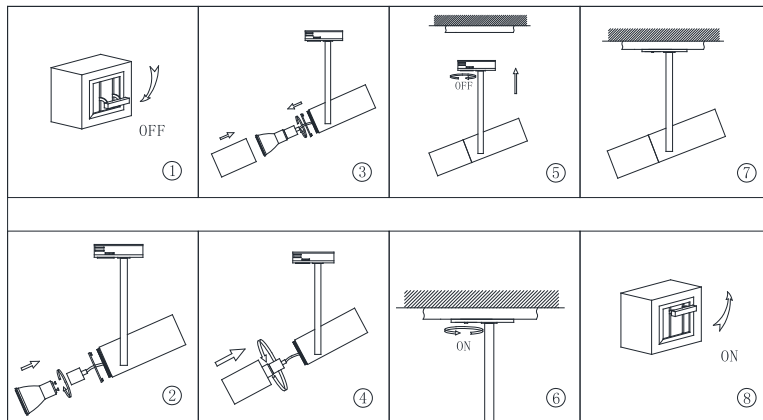

Instruction

TR005-1-GU10-B

1 x GU10 (50W)

Model: TR005-1-GU10-B
Collection: Track
Series: Track

Wall Lamps