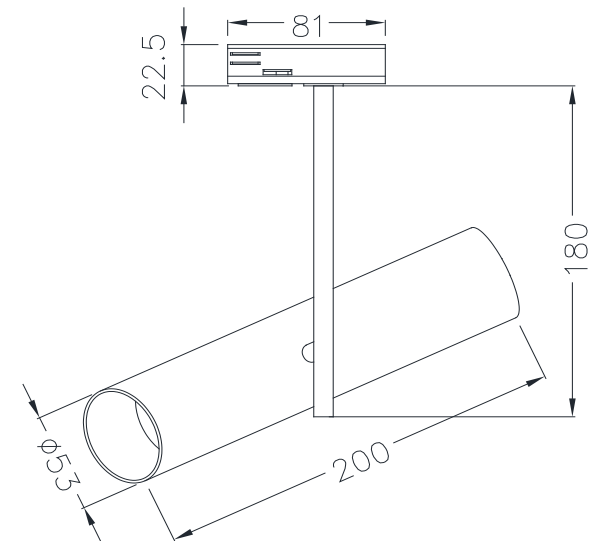

Instruction

TR005-1-GU10-B

1 x GU10 (50W)

Model: TR005-1-GU10-B
Collection: Track
Series: Track

Wall Lamps