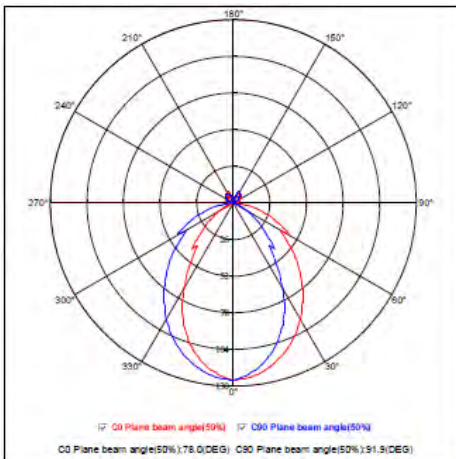

LED WALL LIGHT

Product&Family Code: 029 004 0003

RODOS-3

WHITE

Technical Drawing

Photometric Diagram

Technical Data

Voltage (V)	85-265V
Product Wattage (W)	3
Equivalence with incandescent lamp(W)	24
Colour Render Index (Ra)	>Ra80
Colour Temperature (K)	4000
Materials	Acrylic
Protection Class	I
Dimmable	No
EEI	A to A++
Warm-up time up to 60 %of the full light output	Instant Full Light
Luminous Flux (lm)	170
Luminous Efficacy (lm/W)	56
Rated Life (hrs) ⌚	30.000
IP Rating	20
Power Factor	>0.5
Beam Angle	90°
Starting Time	<0.2s
Number of ON-OFF cycling	x15.000