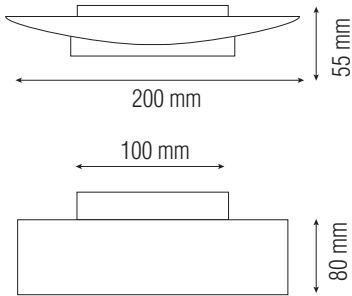

LED WALL LIGHT

Product&Family Code: 029 004 0003

RODOS-3

WHITE

Technical Drawing

Photometric Diagram

Technical Data

Voltage (V)	85-265V
Product Wattage (W)	3
Equivalence with incandescent lamp(W)	24
Colour Render Index (Ra)	>Ra80
Colour Temperature (K)	4000
Materials	Acrylic
Protection Class	I
Dimmable	No
EEI	A to A++
Warm-up time up to 60 %of the full light output	Instant Full Light
Luminous Flux (lm)	170
Luminous Efficacy (lm/W)	56
Rated Life (hrs) ⌚	30.000
IP Rating	20
Power Factor	>0.5
Beam Angle	90°
Starting Time	<0.2s
Number of ON-OFF cycling	x15.000