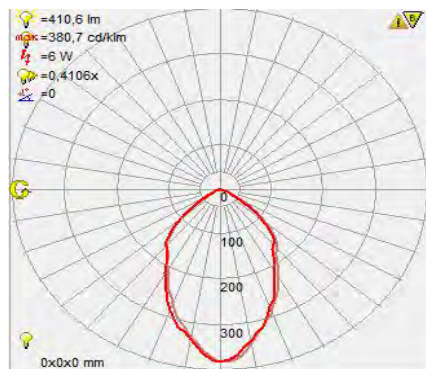

Photometric Diagram