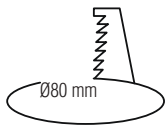

LED DOWNLIGHT

Product&Family Code:

016 029 0006

GABRIEL

WHITE

Technical Drawing

Technical Data

Voltage (V)	100-240V
Product Wattage (W)	6
Equivalence with incandescent lamp	48
Colour Render Index (Ra)	>Ra80
Colour Temperature (K)	4200K
Materials	Aluminium Die Casting Body
Protection Class	II
Dimmable	No
EEI	A to A++
Warm-up time up to 60 % of the full light output	Instant Full Light
Luminous Flux (lm)	410
Luminous Efficacy (lm/W)	70
Rated Life (hrs) ⌚	30.000
IP Rating	65
Power Factor	>0.5
Beam Angle	21°
Starting Time	<0.2s
Number of ON-OFF cycling	x15.000

Applications

- Bathroom, Outdoor Areas, Car Park, Cinema, Gallery, Hospital, Hotel, Kitchen, etc.

Photometric Diagram

Features

- High Lumen and CRI, Good quality & Constant Current driver.
- High heat dissipation, low carbon and environmental protection.
- COB LED Lamp Base.
- Aluminum Die Casting Body.