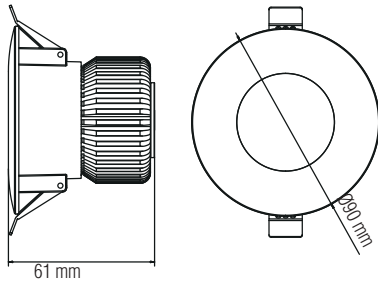

LED DOWNLIGHT

Product&Family Code:

016 029 0006

GABRIEL

WHITE

Technical Drawing

Technical Data

Voltage (V)	100-240V
Product Wattage (W)	6
Equivalence with incandescent lamp	48
Colour Render Index (Ra)	>Ra80
Colour Temperature (K)	4200K
Materials	Aluminium Die Casting Body
Protection Class	II
Dimmable	No
EEI	A to A++
Warm-up time up to 60 % of the full light output	Instant Full Light
Luminous Flux (lm)	410
Luminous Efficacy (lm/W)	70
Rated Life (hrs) ⌚	30.000
IP Rating	65
Power Factor	>0.5
Beam Angle	21°
Starting Time	<0.2s
Number of ON-OFF cycling	x15.000

Applications

- Bathroom, Outdoor Areas, Car Park, Cinema, Gallery, Hospital, Hotel, Kitchen, etc.

Photometric Diagram

Features

- High Lumen and CRI, Good quality & Constant Current driver.
- High heat dissipation, low carbon and environmental protection.
- COB LED Lamp Base.
- Aluminum Die Casting Body.